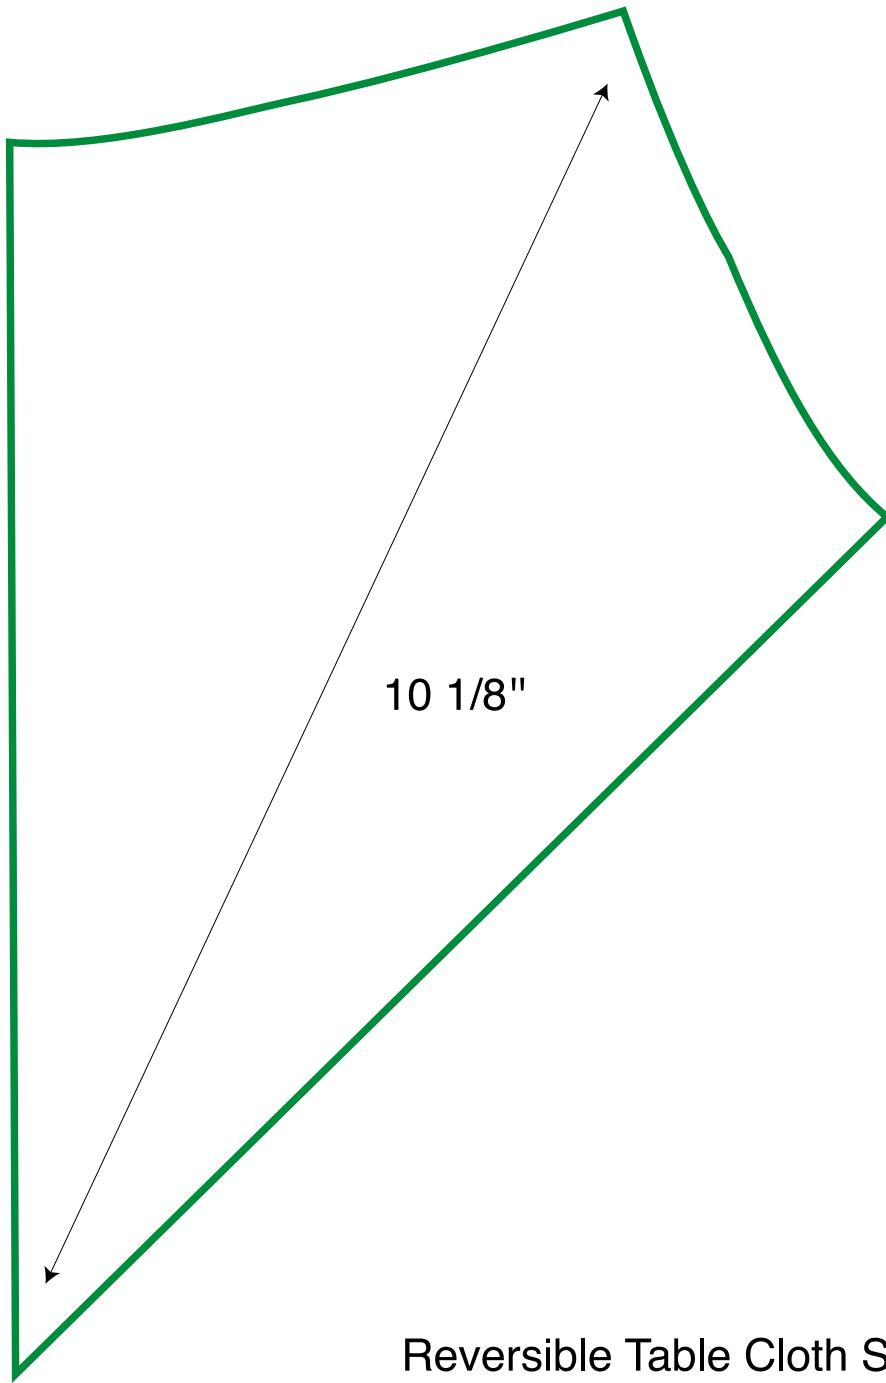

Reversible Tablecloth Assembly

PETAL

Tablecloth 3

10 1/8"

Reversible Table Cloth Section