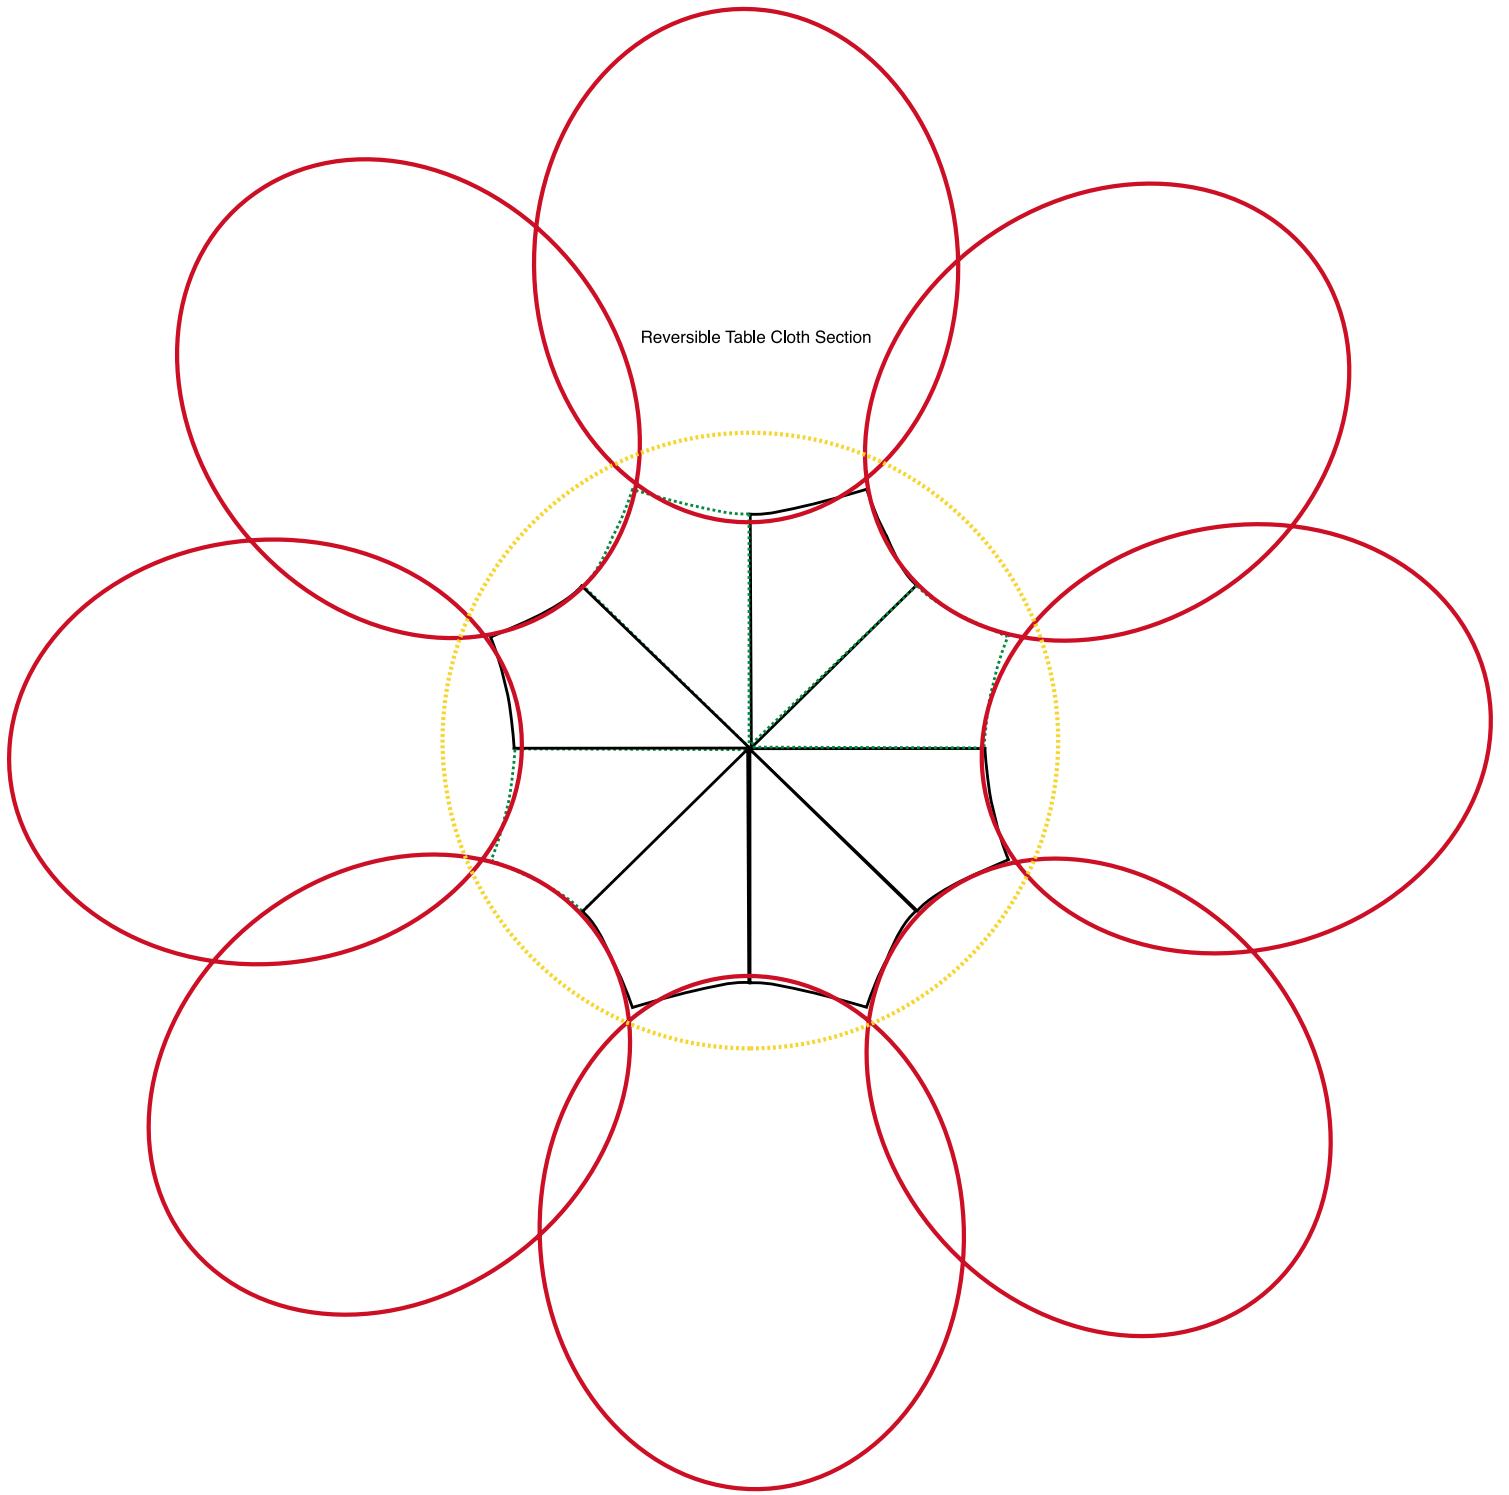

Reversible Tablecloth Assembly

PETAL

Tablecloth 3

10 1/8"

Reversible Table Cloth Section